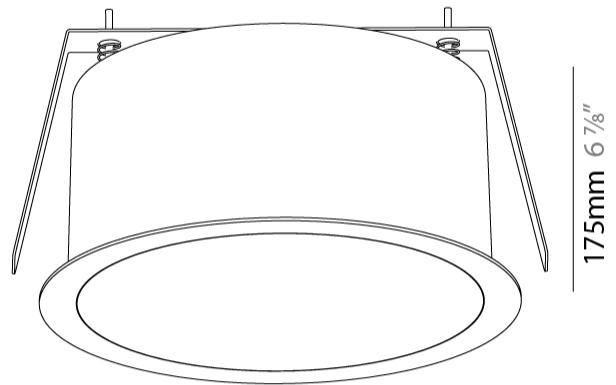

GENERAL

Series: Sign
Brand: Prolicht
Division: Architectural
Mounting Type: Recessed
Mounting Location: Ceiling
Subcategory: Ambient

PHYSICAL

Shape: Round
Diameter (mm): 313
Diameter (in): 12 5/16
Height (mm): 175
Height (in): 6 7/8
Ceiling Thickness (mm): 10 / 12.5 / 15 / 25 / 30
Ceiling Thickness (in): 3/8 or 1/2 or 9/16 or 1 or 1 3/16
Min. Recessing Depth (mm): 175
Min. Recessing Depth (in): 6 7/8
Light Distribution: Direct
Weight (kg): 3.229
Weight (lbs): 7.12
Diffuser: PMMA - Opal or Micro-Prism
Fixture Finish: SSR / BKV / CWI / CRY / HAB / LAG / UFT / ITA / RUA / RUR / MIC / FTG / MYG / TWT / LOD / PUS / FRO / FUP / KIA / POP / BLS / SPG / MEY / GOH / GUM / CHC / COM / ABZ / JAG / OBR / MOS / ROR
Fixture Material: Extruded Aluminum / Steel
Cut-out Measurements: 300mm / 11 13/16"

ELECTRICAL

Lamp Type: LED (Zhaga Standard)
Input Wattage (W): 16.5
Total Output Wattage (W): 12.75
Dimming: Tri-Mode (Non-Dimming and Phase Dimming (120Vac only) and 0-10V Dimming)
Driver Included: Yes
Driver Location: Integrated
Driver Type: Constant Current - Universal
Driver Class: Class 2
Input Voltage (V): 120 - 277
Constant Current (MA): 500

LED

Color Temperature (°K): 3000 / 4000
Max. Delivered Lumen (lm): 1230 / 1264 / 1290
CRI: >80 CRI
Lamp Life (hrs): 50000

OPTICAL

RATINGS AND CERTIFICATIONS

Certified By: Certified for North American Standards
IP rating: IP20

Ø 313mm 12 5/16"